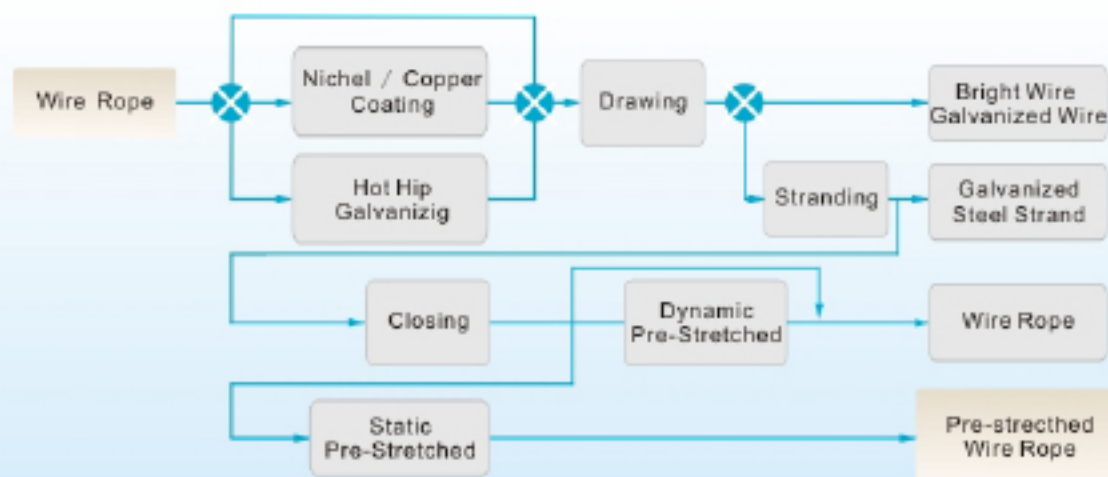

品質 · 技術 · 服務

弘達儀器股份有限公司

HUNG TA INSTRUMENT CO., LTD.

HT-1496HW Series

電液伺服臥式鋼索預拉機

Electro-Hydraulic Servo Horizontal Steel Wire Rope Pre-Stretched Testing Machines

電液伺服臥式鋼索預拉機

◆本儀器製造符合ISO9001國際品質認證作業標準，用於鋼索結構伸長之預拉負載週期測試，確保鋼索產品之伸長率的使用設計條件，產品適用於電線、電纜、竹節鋼筋、鋼索、鋼線、鋼廠、鐵鏈、鏈條、彈簧、織帶、繩索、金屬扣件等試材之拉力測試所特別設計。

特點：

1. 控制精度高，穩定性好：採MOOG高性能電液伺服閥，電腦閉迴路模塊控制計劃作業軟體，高精度輪弧式LOAD CELL力感測，提供最可靠的測試結果。
2. 超強控制功能：定位移、定速率、定荷重、定荷重速率、定圈力速率、定圈變速率、定圈變（100階模式選配）共7種。
3. 試驗條件設定方式：資料庫模組化。
4. 試驗條件表示方式：電腦式數值顯示及即時圖形切換 / 顯示方式。
5. 機台操作控制模式：具手動 / 自動切換模式。

流程：